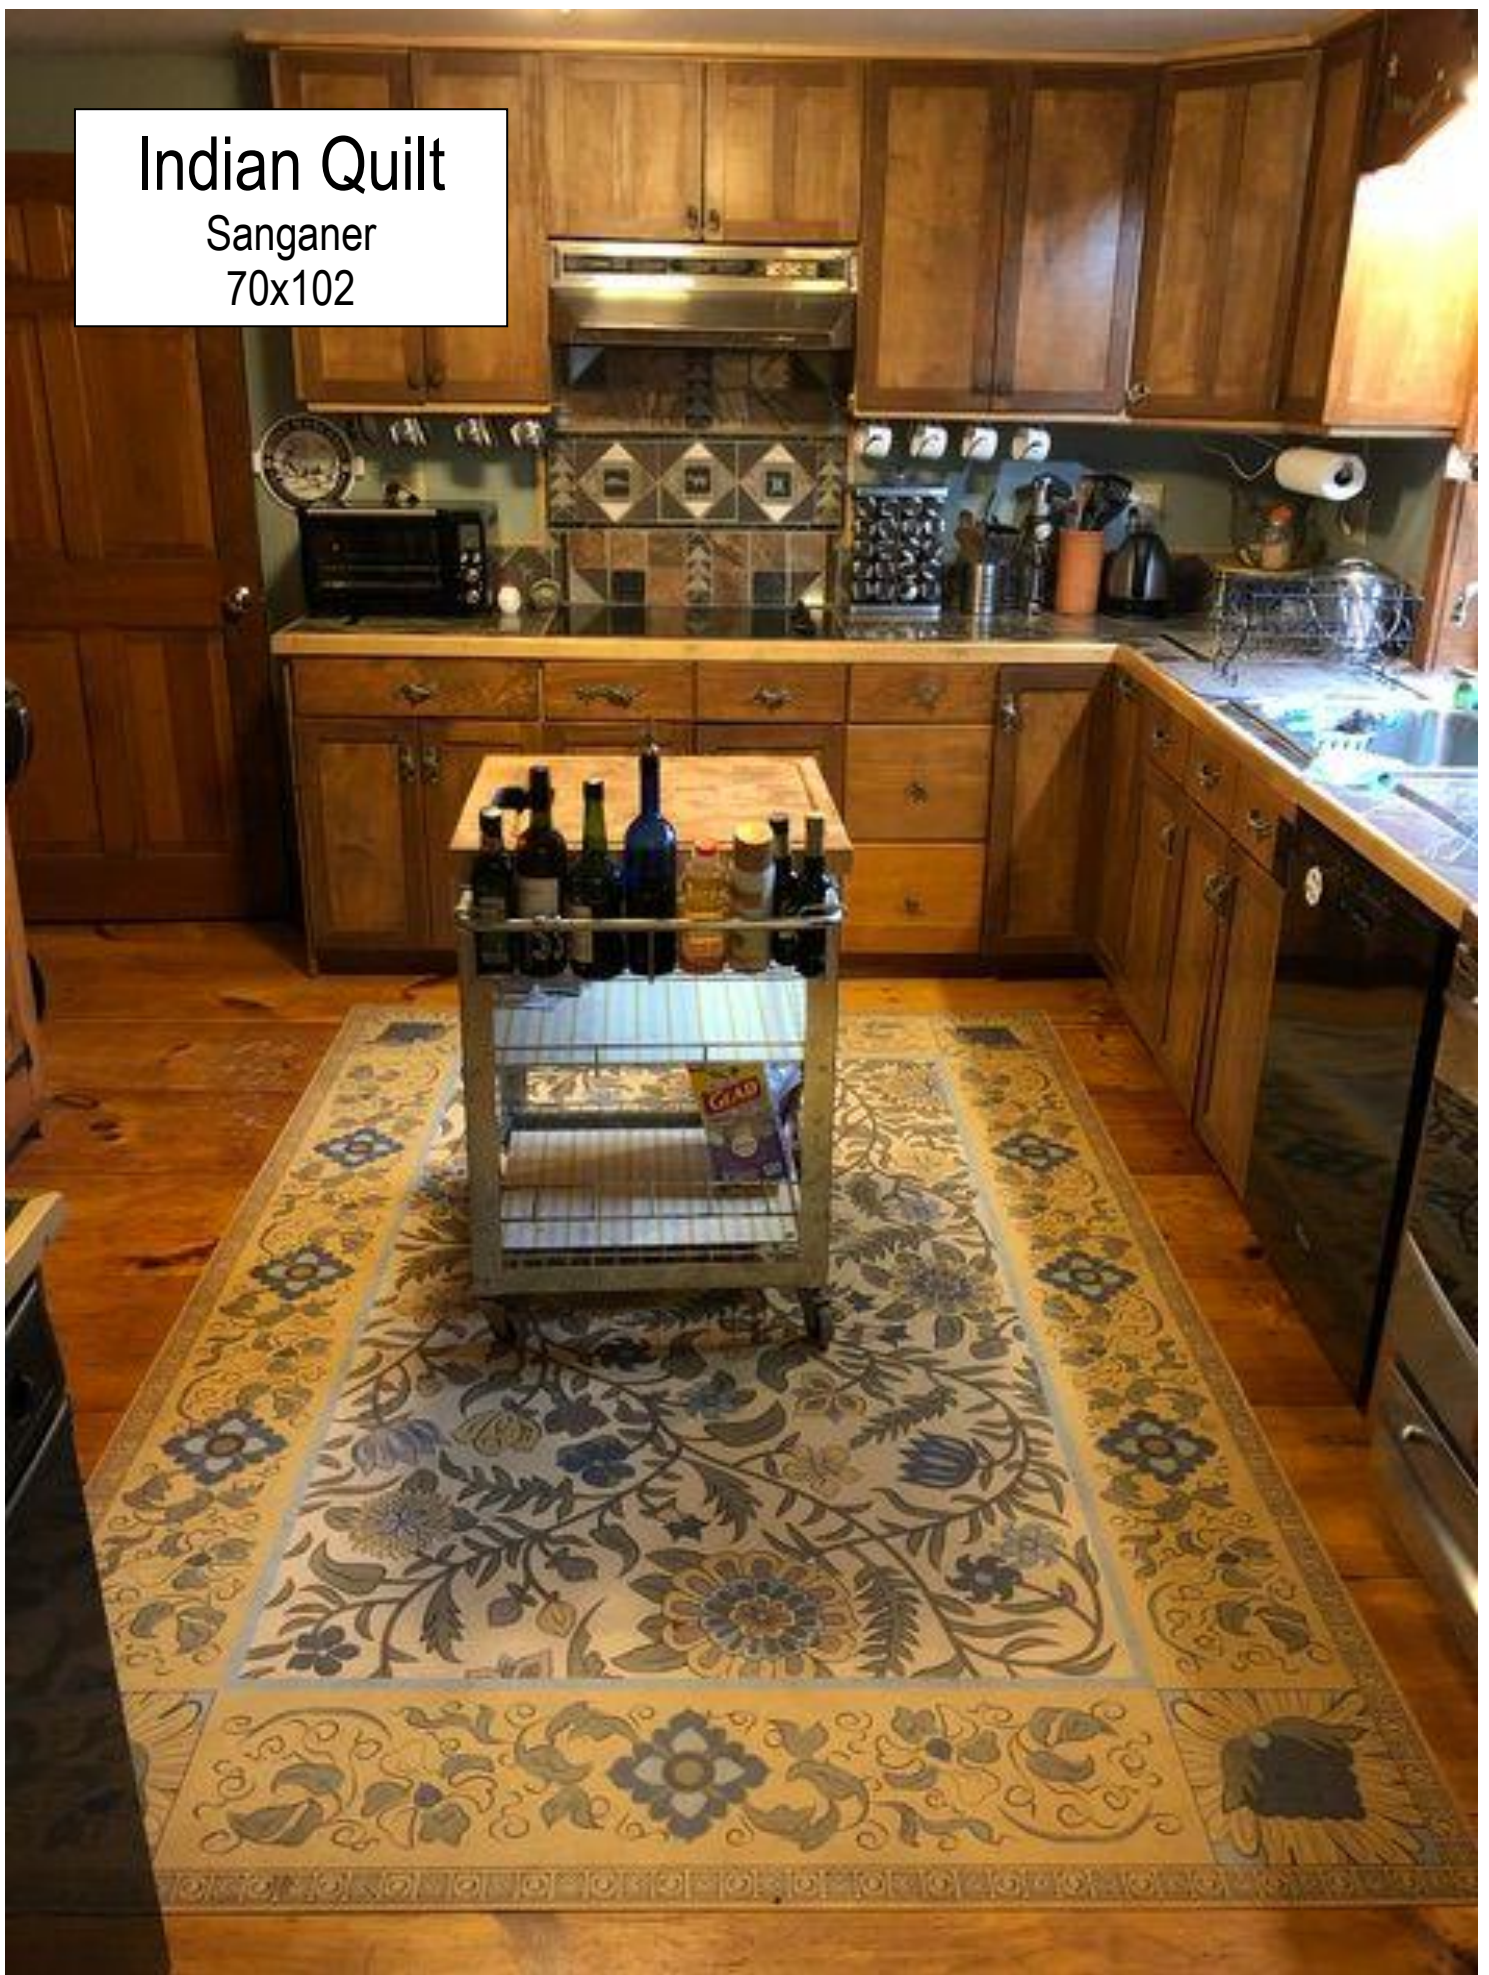

Indian Quilt

Sanganer

70x102