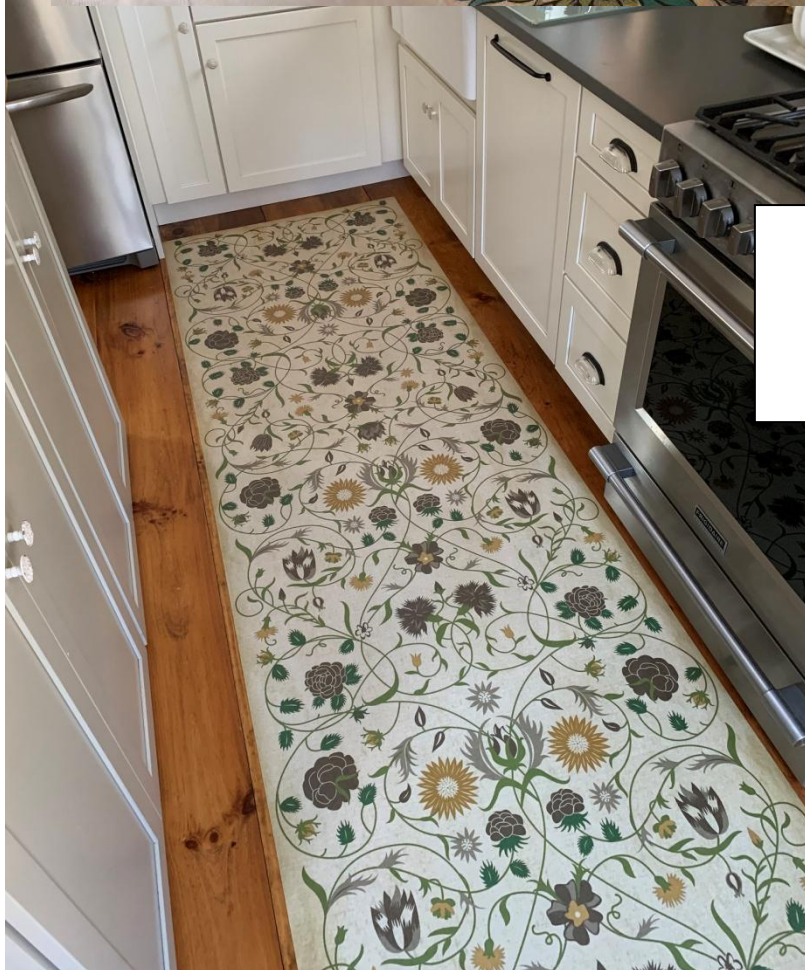

Garden Gate
Beneath a Mountains Brow