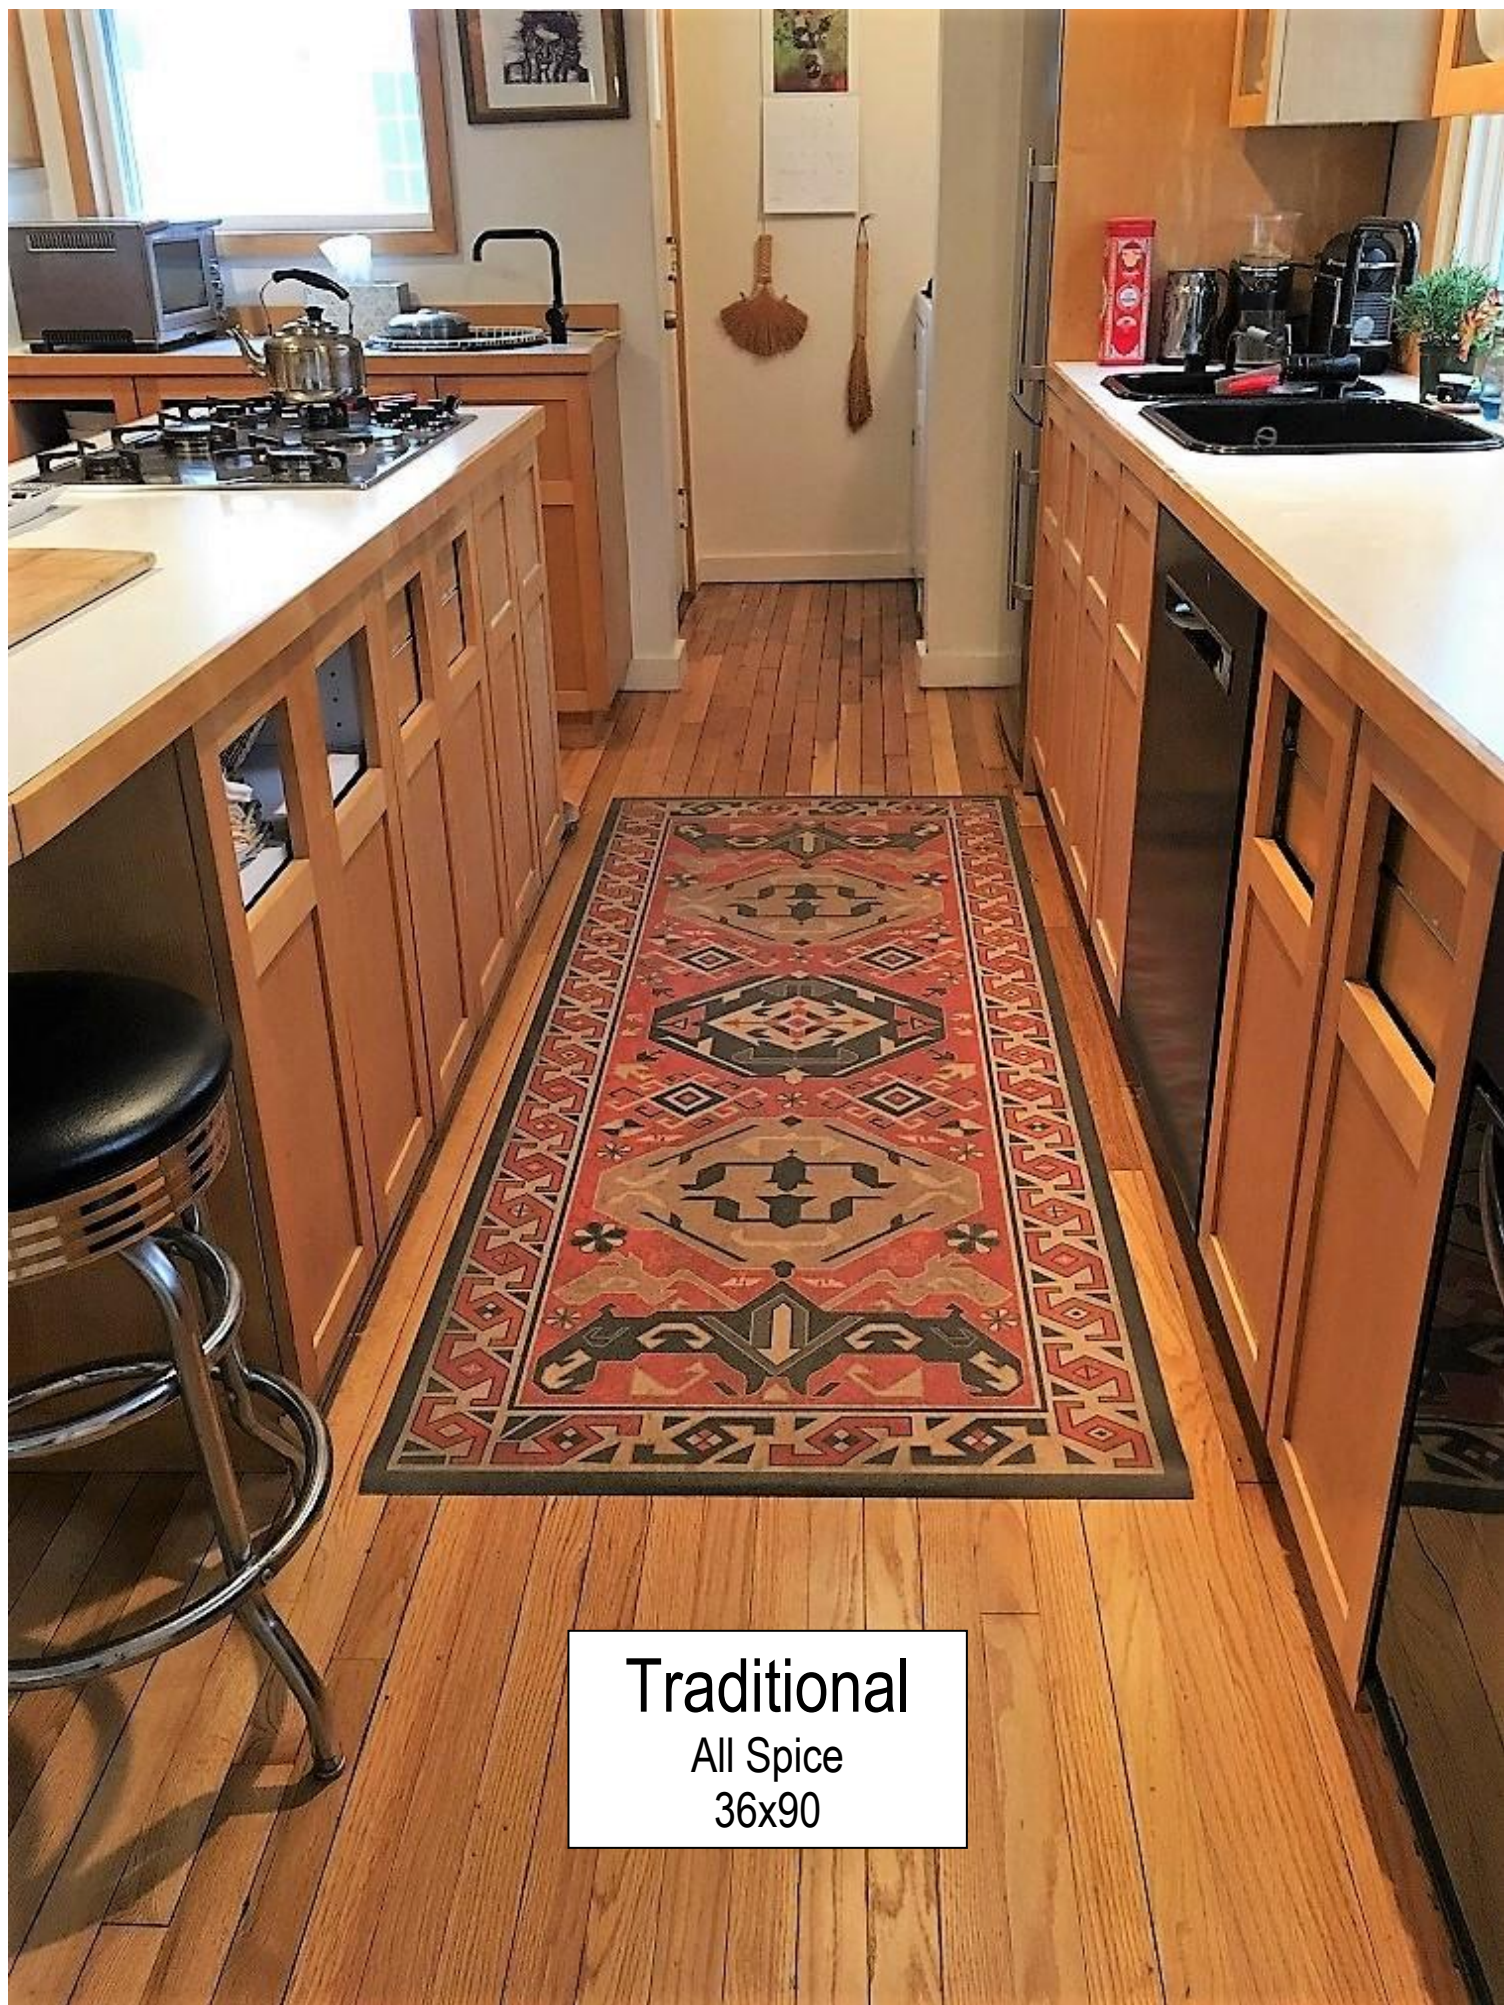

Traditional

All Spice

36x90