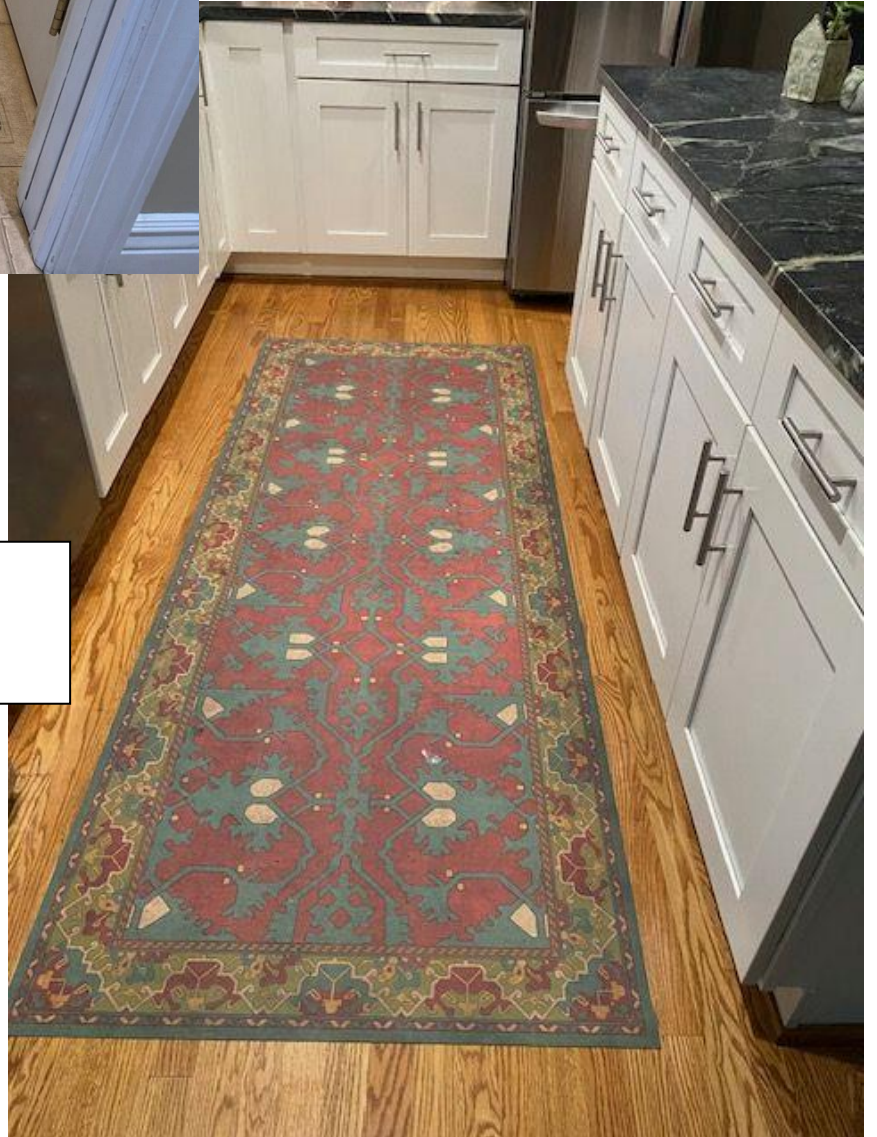

Floral
Martha
36x115 runner

Lotto Ushak

Any Lifetime 36x90