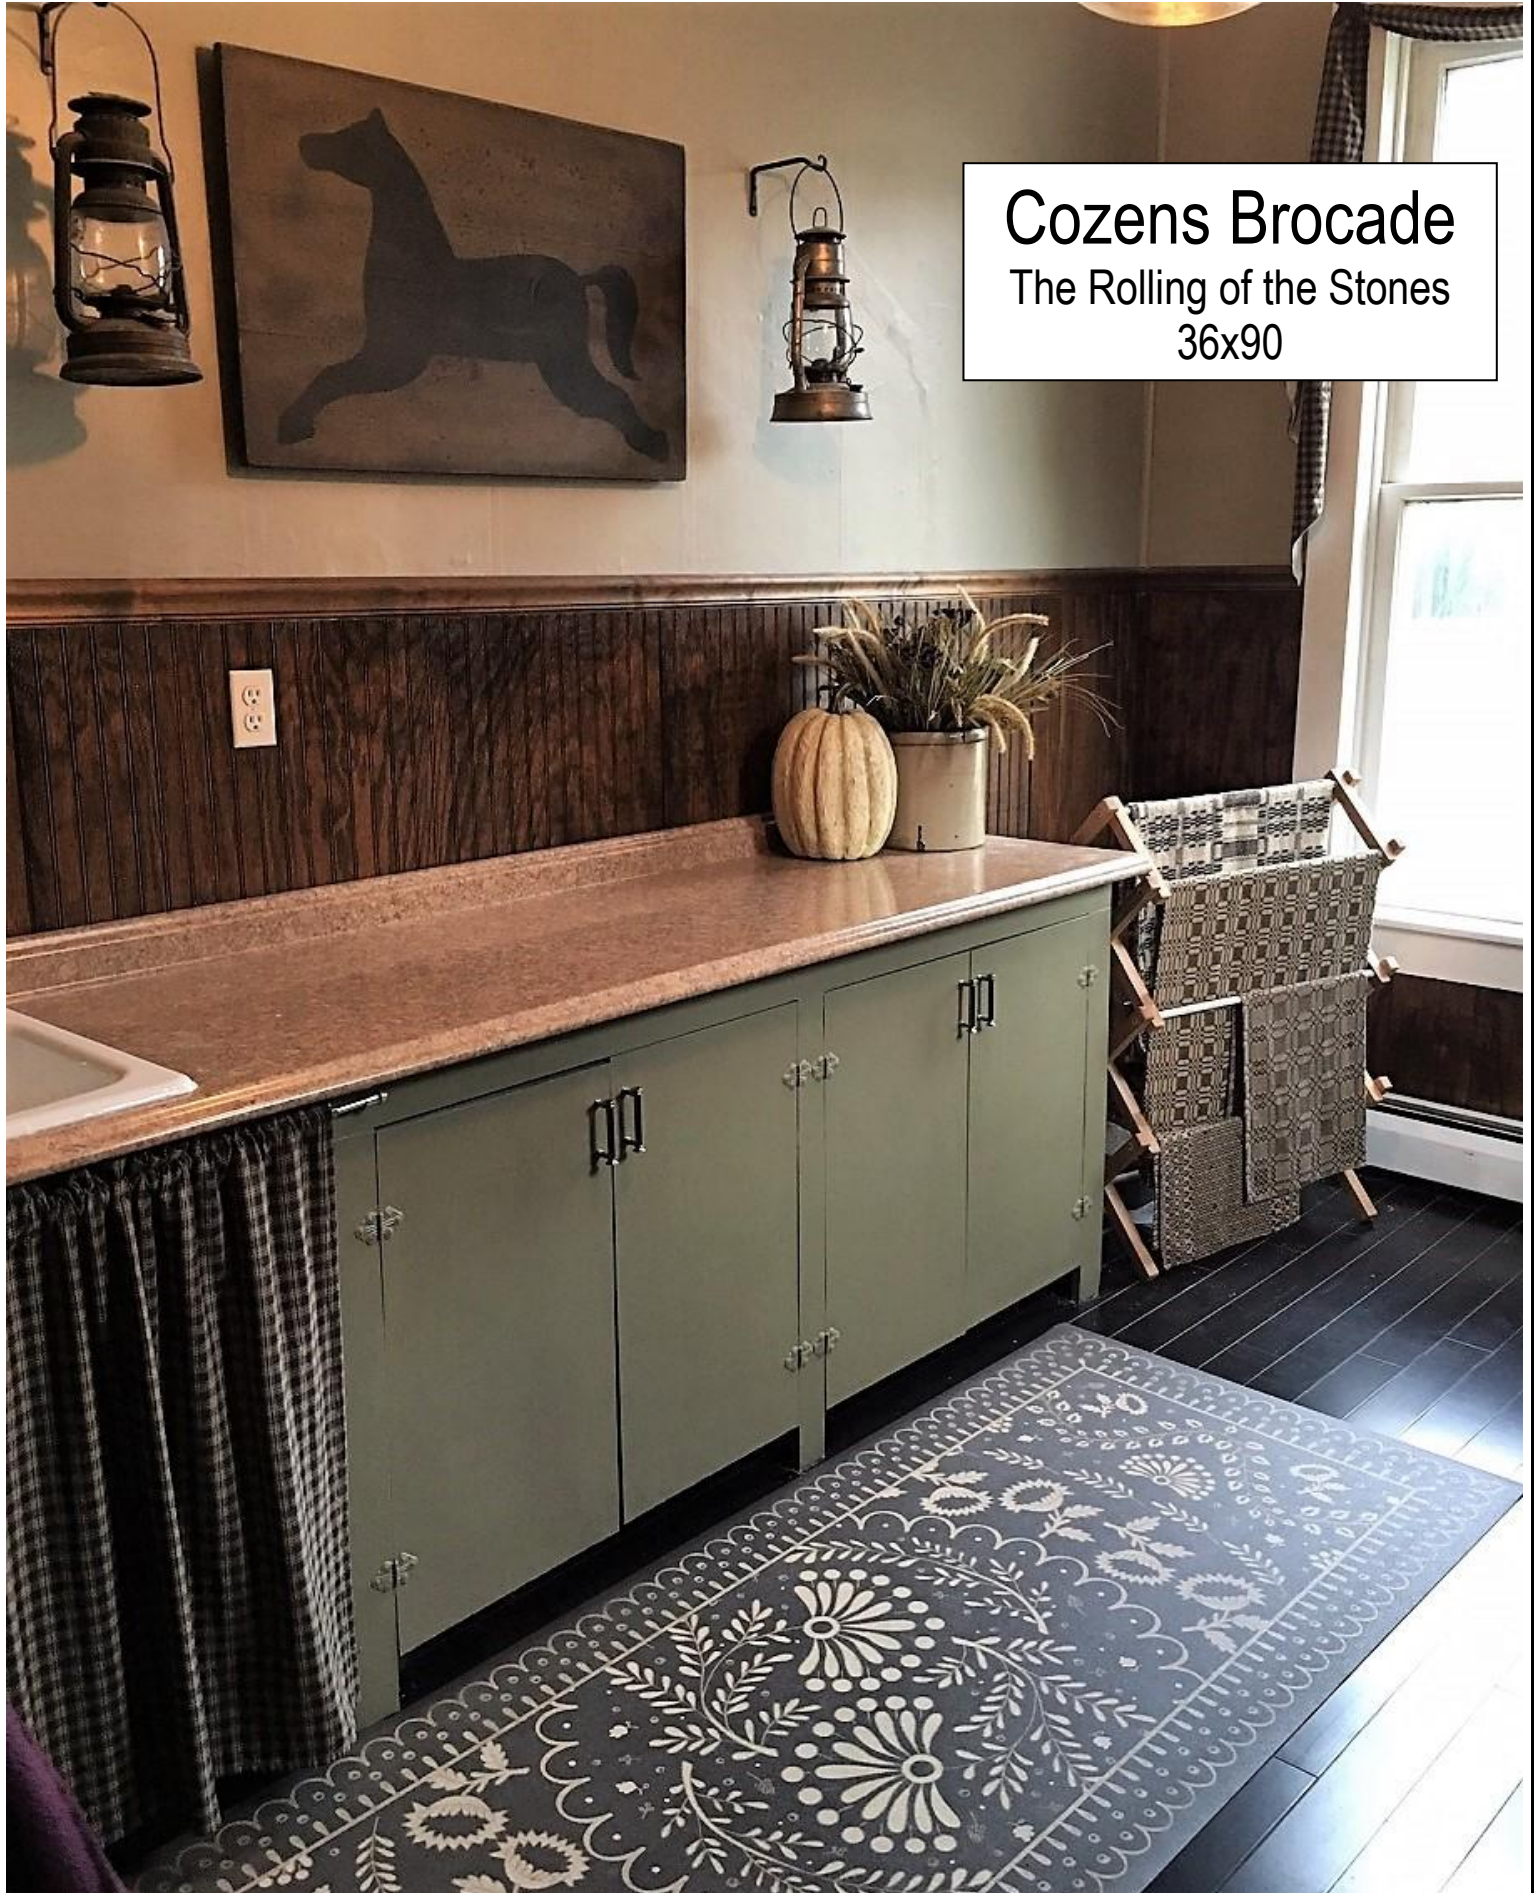

# Crewelwork

Hollycock 70x102

**Franklin**  
Wit and Wisdom  
36x90

**Garden Gate**  
How Happy is the Little Stone  
38x56

Gingham Tile  
Blue  
38x56

Naturalist  
Clayton  
38x56