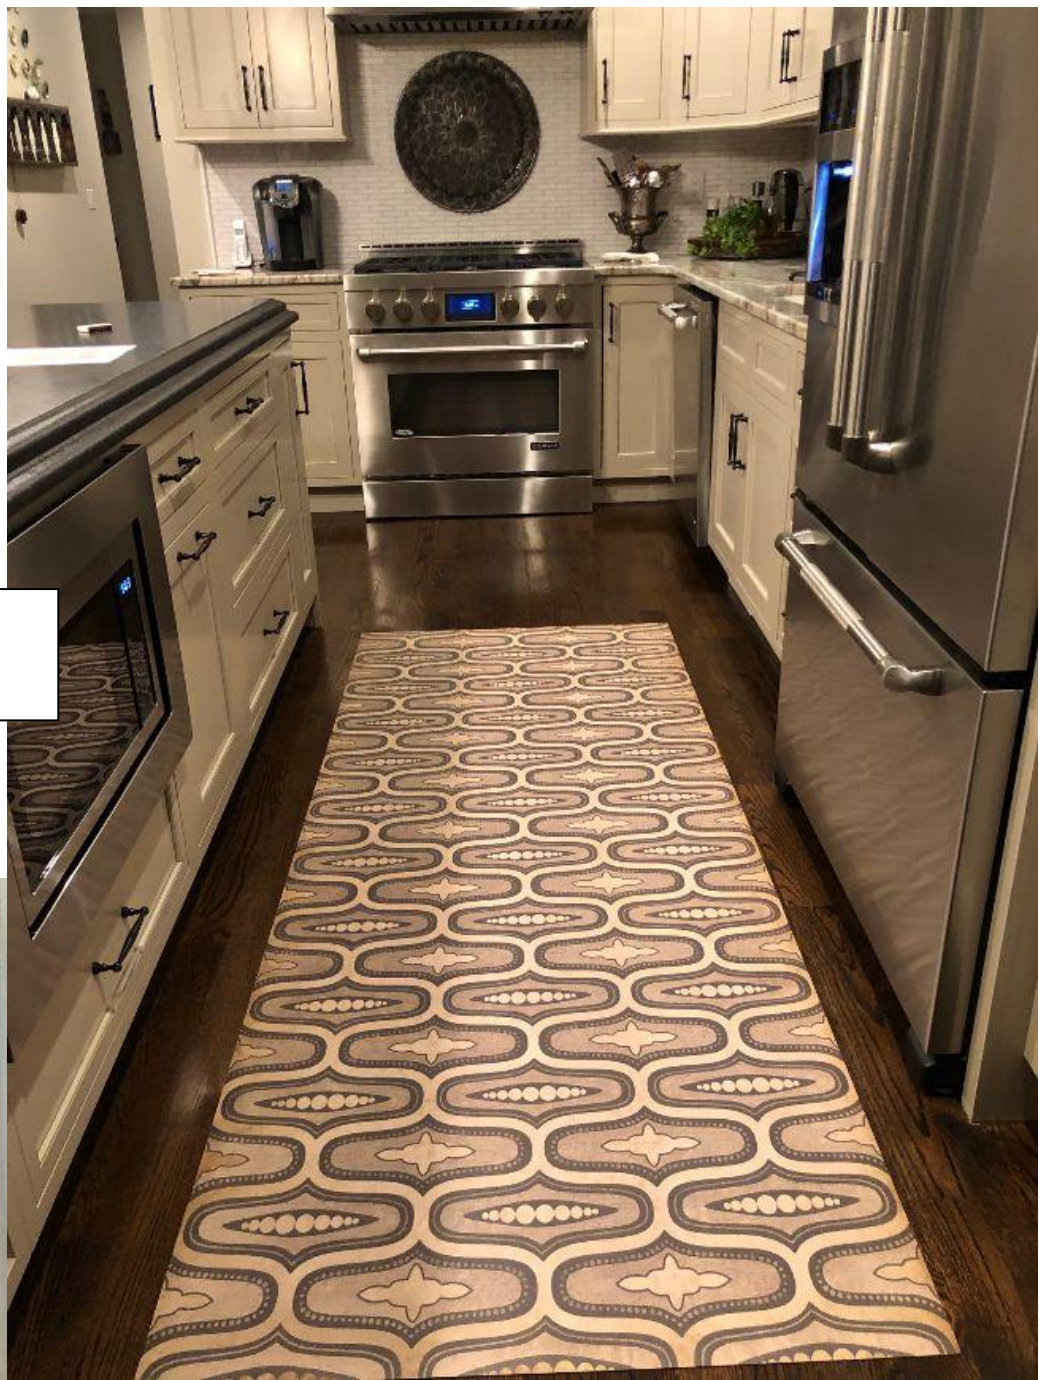

Wavy Lines

Richardson
36x90

Defoe
38x56